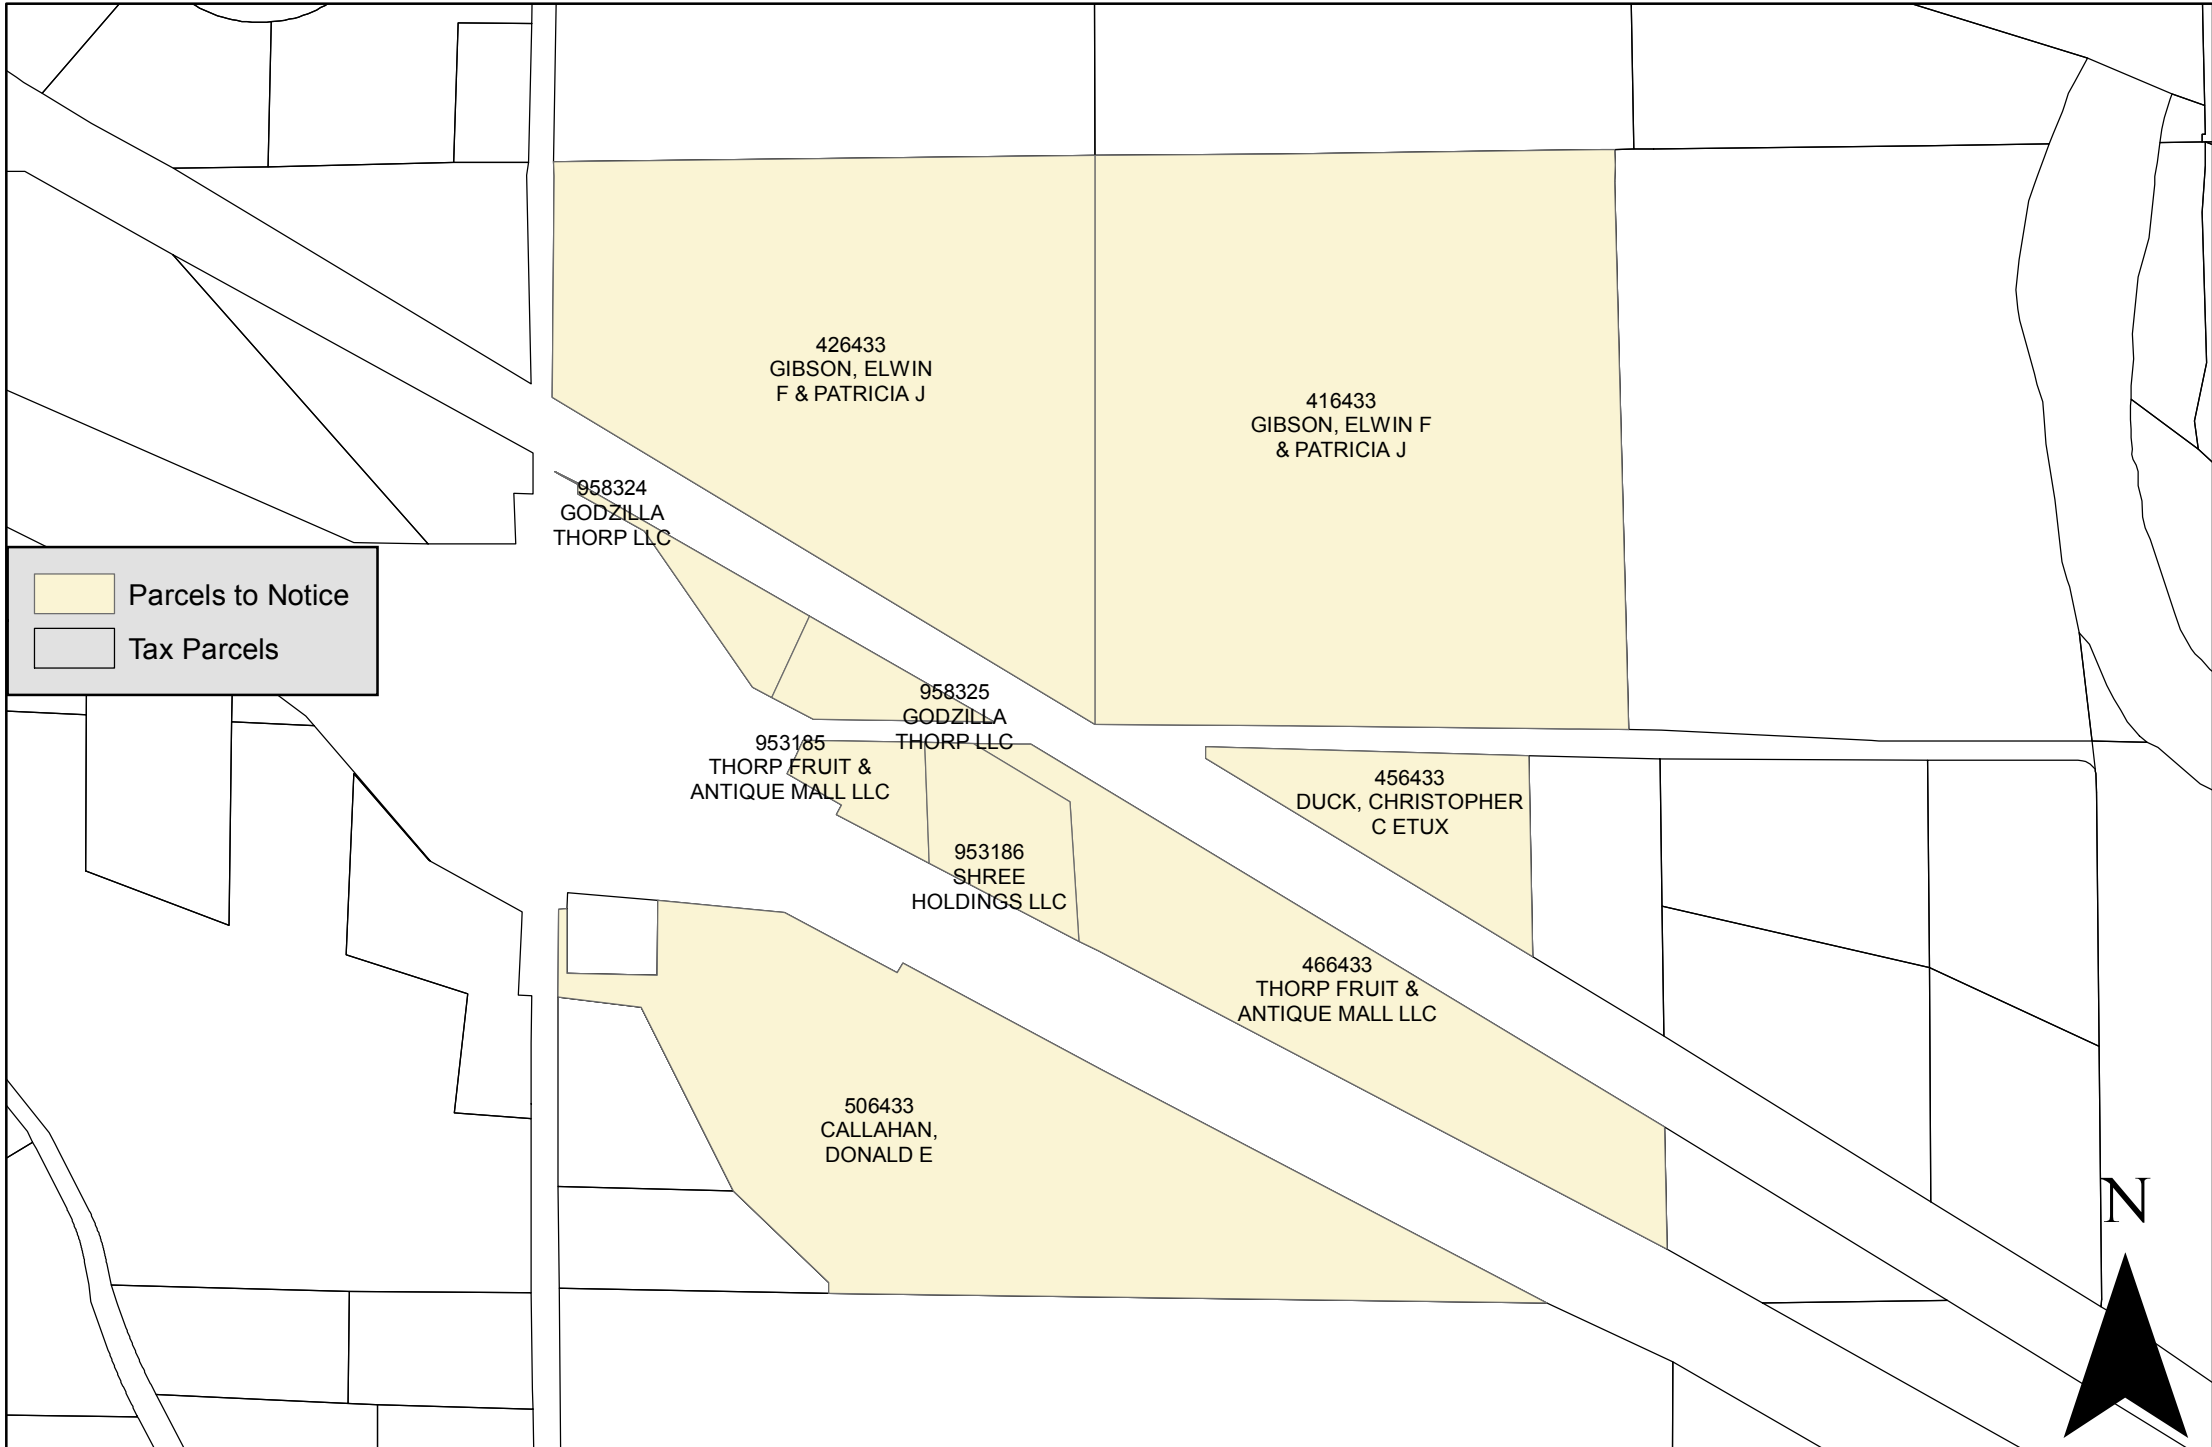

# VA 19 00002 Thorp Sign

1:5,552

Parcels Within 500 Foot Buffer